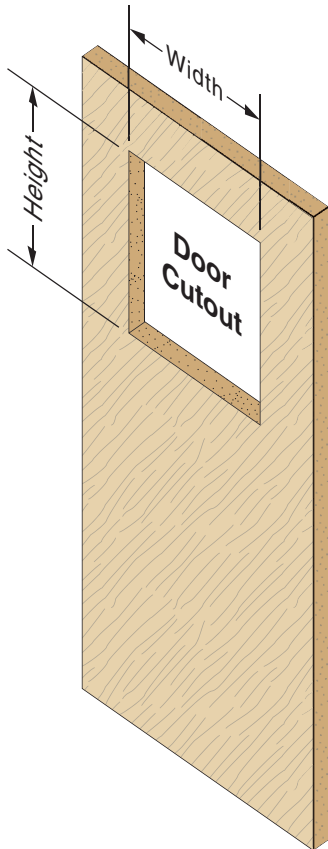

**VISIBLE LITE =**  
Order Size Minus 51mm

**DOOR CUTOUT =**  
Order Size

**GLASS SIZE =**  
Order Size Minus 25mm