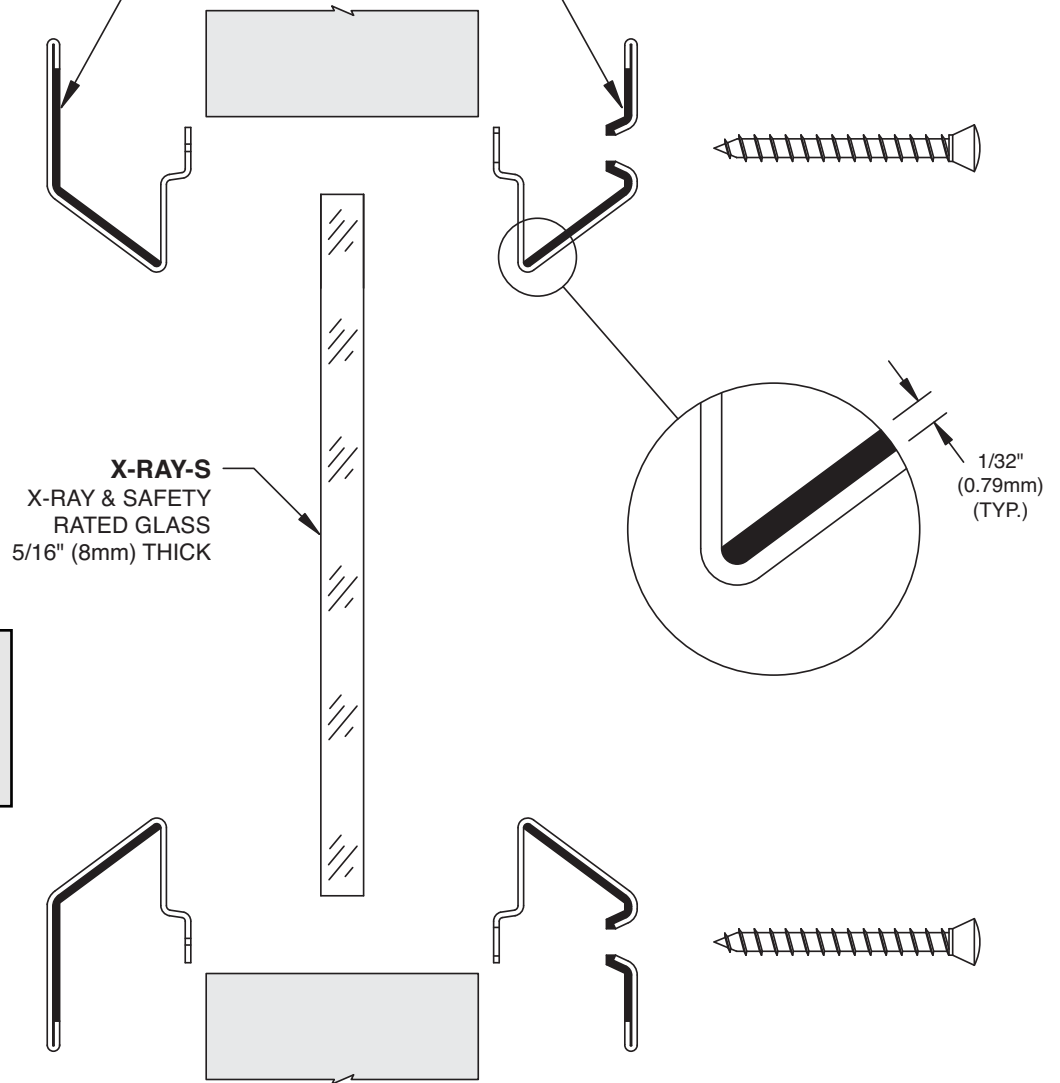

TECHNICAL DATA
FROM
Anemostat
Door Products

4958 Stout Dr. #119, San Antonio, TX 78219
PH: 210.662.6300 • FAX: 210.662.2828
e-mail: door@anemostat.com • website: www.anemostat.com

LoPro™
LEAD LINED
METAL VISION FRAME

NOT FIRE RATED

DETAIL DRAWING

2# LEAD LINING
(1/32"/0.79mm)
*Non-Screw Hole Side Only
is Lead Lined*

4# LEAD LINING - Total
(1/32"/0.79mm)
*Both Sides are
Lead Lined with 2# Lead*

For Complete Technical Data