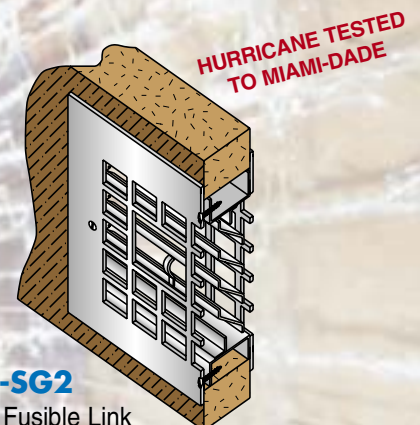

FGS-75-LSC

With Operating
Security Cover and Lock

SL-IS

With Security Grille
for Standard/Special
Glass or Door Thickness

LoPro™ COMPLETE

Vision Kit with Rated
Glazing Material and
Applied Glazing Tape

FIRELITE PLUS®

5/16" (8mm)
Fire, Impact/Safety Rated

TEMPERED

1/4" (6mm)
Impact/Safety Rated

PLEASE NOTE: Some glazing products may not be code approved for certain applications. The purchaser is responsible for verifying the proper application, and fire and/or safety listing of said products to meet the applicable code requirements.

PLSL

With Security Grille
Two Sides

SECURITY DOOR LOUVERS

FLDL-UL-SG2

Fire Rated Fusible Link
with Security Grilles Two Sides

- Available in C.R.S., Galvanized or Stainless Steel
- New Construction or Retro-Fit
- Fire Ratings Available on Some Models
- Variable Glass or Door Thicknesses
- Standard Colors of Grey Primer, Beige or Bronze Baked Enamel
- Custom Baked Enamel Colors to Match Your Door or Decor