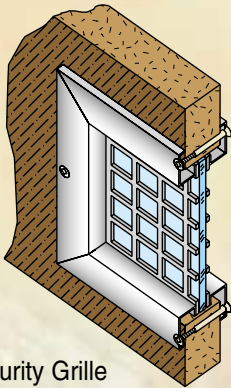

SECURITY for **Schools**

Can Your
Door
Vision Lites
&
Louvers

**TAKE
A**

**!\$#/@?#%@!#/@?
BEATING?**

Anemostat

www.anemostat.com

SAVE on MAINTENANCE COSTS

METAL VISION FRAMES with FIRE/SAFETY/IMPACT GLAZING

FGS-75-LSC

With Operating
Security Cover and Lock

SL-IS

With Security Grille
for Standard/Special
Glass or Door Thickness

LoPro™ COMPLETE

Vision Kit with Rated
Glazing Material and
Applied Glazing Tape

FIRELITE PLUS®

PLSL

With Security Grille
Two Sides

SECURITY DOOR LOUVERS

FLDL-UL-SG2

Fire Rated Fusible Link
with Security Grilles Two Sides

- Available in C.R.S., Galvanized or Stainless Steel
- New Construction or Retro-Fit
- Fire Ratings Available on Some Models
- Variable Glass or Door Thicknesses
- Standard Colors of Grey Primer, Beige or Bronze Baked Enamel
- Custom Baked Enamel Colors to Match Your Door or Decor