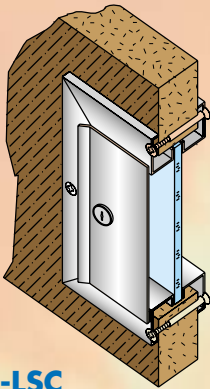

SECURITY for **Schools**

Can Your
Door
Vision Lites
&
Louvers

**TAKE
A**

**!\$#/@?#%@!#/@?
BEATING?**

Anemostat

www.anemostat.com

SAVE on MAINTENANCE COSTS

METAL VISION FRAMES with FIRE/SAFETY/IMPACT GLAZING

FGS-75-LSC

With Operating
Security Cover and Lock

SL-IS

With Security Grille
for Standard/Special
Glass or Door Thickness

LoPro™ COMPLETE

Vision Kit with Rated
Glazing Material and
Applied Glazing Tape

FIRELITE PLUS®

5/16" (8mm)
Fire, Impact/Safety Rated

TEMPERED

1/4" (6mm)
Impact/Safety Rated

PLEASE NOTE: Some glazing products may not be code approved for certain applications. The purchaser is responsible for verifying the proper application, and fire and/or safety listing of said products to meet the applicable code requirements.

PLSL

With Security Grille
Two Sides

SECURITY DOOR LOUVERS

FLDL-UL-SG2

Fire Rated Fusible Link
with Security Grilles Two Sides

- Available in C.R.S., Galvanized or Stainless Steel
- New Construction or Retro-Fit
- Fire Ratings Available on Some Models
- Variable Glass or Door Thicknesses
- Standard Colors of Grey Primer, Beige or Bronze Baked Enamel
- Custom Baked Enamel Colors to Match Your Door or Decor