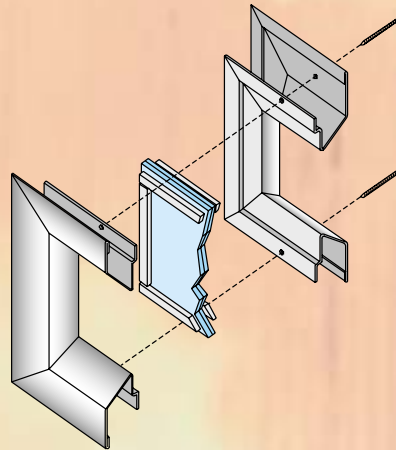

SECURITY for **Schools**

Can Your
Door
Vision Lites
&
Louvers

**TAKE
A**

**!\$#/@?#%@!#/@?
BEATING?**

Anemostat

www.anemostat.com

SAVE on MAINTENANCE COSTS

METAL VISION FRAMES with FIRE/SAFETY/IMPACT GLAZING

FGS-75-LSC

With Operating
Security Cover and Lock

SL-IS

With Security Grille
for Standard/Special
Glass or Door Thickness

LoPro™ COMPLETE

Vision Kit with Rated
Glazing Material and
Applied Glazing Tape

FIRELITE PLUS®

5/16" (8mm)
Fire, Impact/Safety Rated

TEMPERED

1/4" (6mm)
Impact/Safety Rated

PLEASE NOTE: Some glazing products may not be code approved for certain applications. The purchaser is responsible for verifying the proper application, and fire and/or safety listing of said products to meet the applicable code requirements.

PLSL

With Security Grille
Two Sides

SECURITY DOOR LOUVERS

FLDL-UL-SG2

Fire Rated Fusible Link
with Security Grilles Two Sides

- Available in C.R.S., Galvanized or Stainless Steel
- New Construction or Retro-Fit
- Fire Ratings Available on Some Models
- Variable Glass or Door Thicknesses
- Standard Colors of Grey Primer, Beige or Bronze Baked Enamel
- Custom Baked Enamel Colors to Match Your Door or Decor